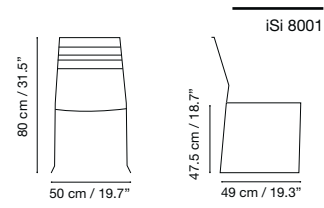

Portofino

Collection by iSimar

Collection made of galvanized steel, polyester powder coated. Suitable for outdoor, indoor, and contract use.

Colección fabricada con acero galvanizado y lacado con polvo de poliéster. Apto para uso exterior, interior y contract.

Collection fabriquée en acier galvanisé et laqué avec de la poudre de polyester. Convient pour utilisation extérieure et intérieure et CHR.

Die Kollektion ist aus mit Polyester-Epoxid-Pulverlack lackiertem verzinktem Stahl hergestellt.

Cushions:

Dimensions in cm and inches
Medidas en cms y pulgadas
Mesures en cm et en pouces
Maße in cm und Zoll

iSi 8001