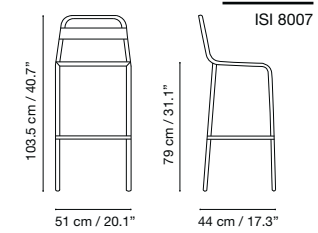

Barceloneta

Collection by iSimar

Collection made of aluminum, polyester powder coated. Suitable for outdoor, indoor, and contract use.

Colección fabricada con aluminio lacado con polvo de poliéster. Apto para uso exterior, interior y contract.

Collection en aluminium et peint avec de la poudre de polyester. Convient pour utilisation extérieure, intérieure et CHR.

Die Kollektion ist aus mit Polyester-Epoxid-Pulverlack lackiertem Aluminium hergestellt.

Dimensions in cm and inches
Medidas en cms y pulgadas
Mesures en cm et en pouces
Maße in cm und Zoll

TEXTILEN
Available in various colors, please inquire.
Disponibles en varios colores, consultar.
Disponibles en différentes Couleurs, consulter.
In mehreren Farben erhältlich, erkundigen Sie sich.