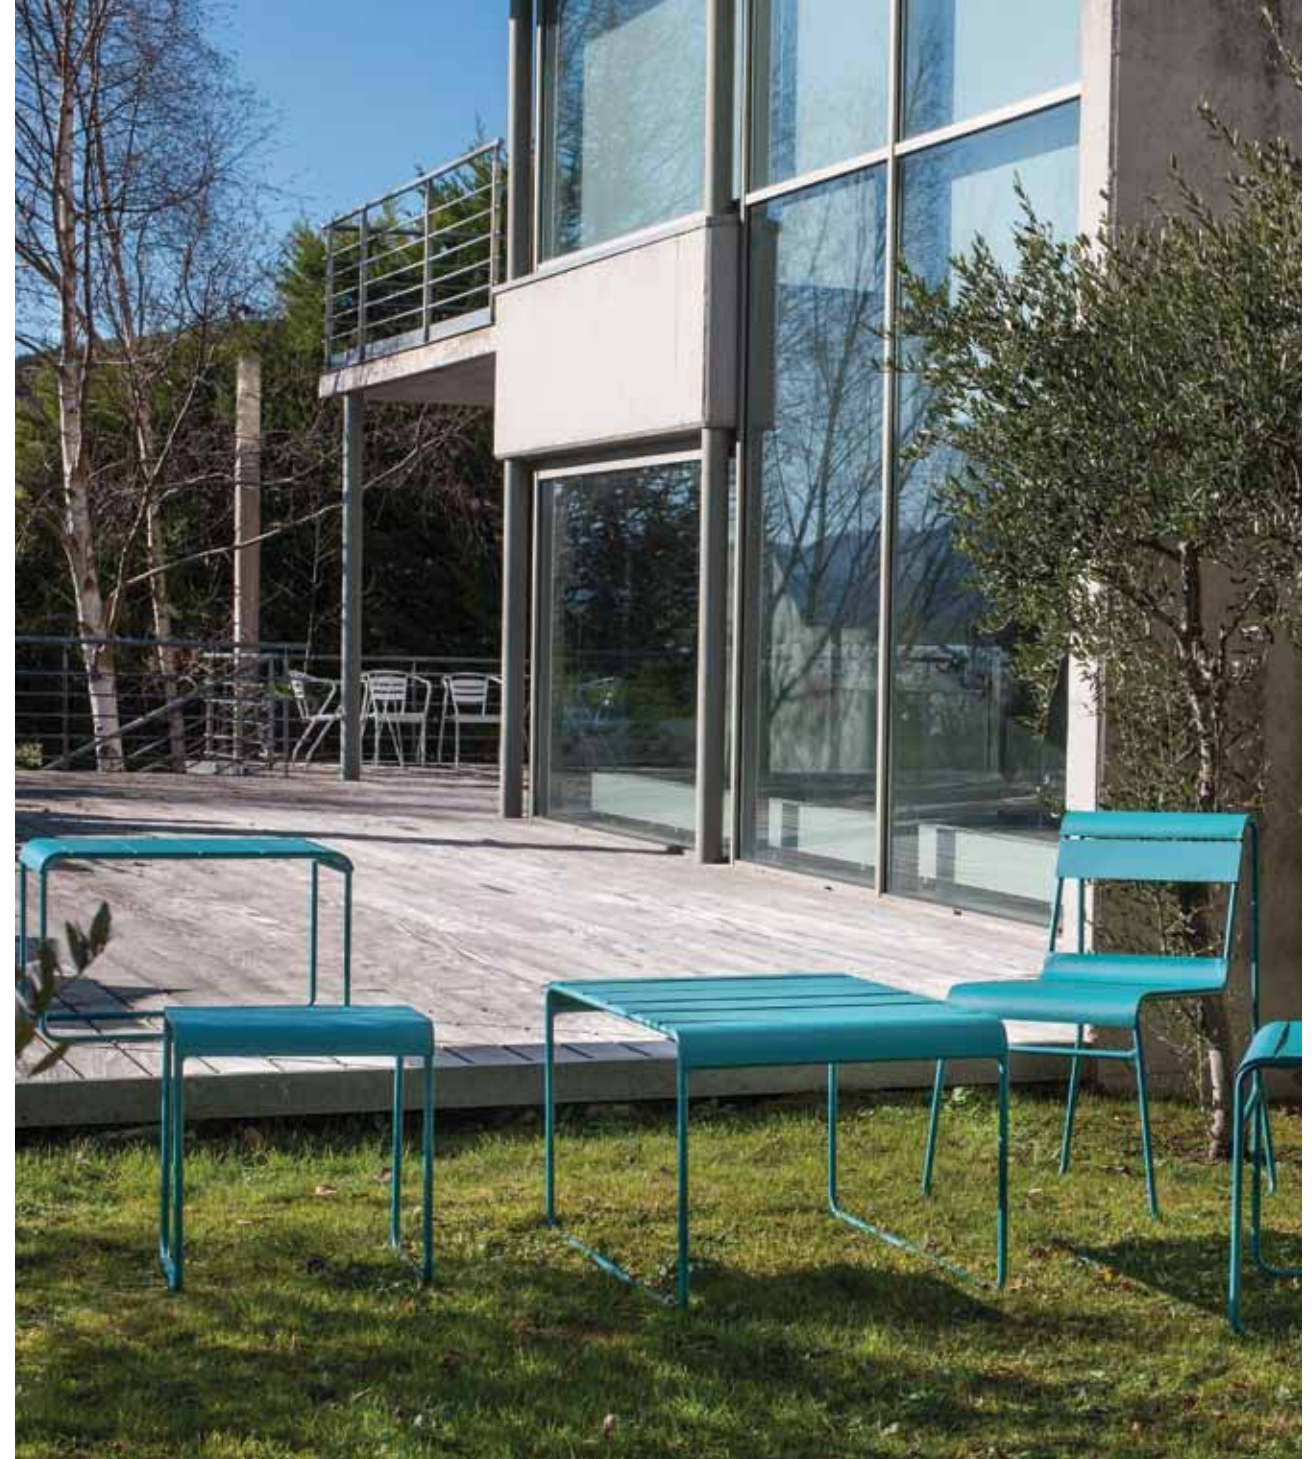

Toscana Table, Bench, Puff and Chairs
Agata blue RAL 5018