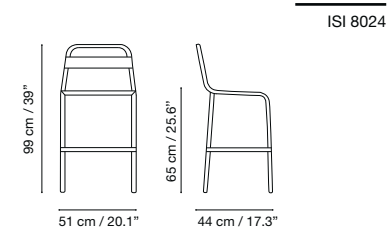

Barceloneta

Collection by iSimar

Collection made of aluminum, polyester powder coated. Suitable for outdoor, indoor, and contract use.

Colección fabricada con aluminio lacado con polvo de poliéster. Apto para uso exterior, interior y contract.

Collection en aluminium et peint avec de la poudre de polyester. Convient pour utilisation extérieure, intérieure et CHR.

Die Kollektion ist aus mit Polyester-Epoxid-Pulverlack lackiertem Aluminium hergestellt.

Dimensions in cm and inches
Medidas en cms y pulgadas
Mesures en cm et en pouces
Maße in cm und Zoll

TEXTILEN
Available in various colors, please inquire.
Disponibles en varios colores, consultar.
Disponibles en différentes Couleurs, consulter.
In mehreren Farben erhältlich, erkundigen Sie sich.