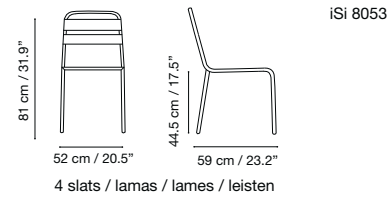

Barceloneta

Collection by iSimar

Collection made of aluminum, polyester powder coated. Suitable for outdoor, indoor, and contract use.

Colección fabricada con aluminio lacado con polvo de poliéster. Apto para uso exterior, interior y contract.

Collection en aluminium et peint avec de la poudre de polyester. Convient pour utilisation extérieure, intérieure et CHR.

Die Kollektion ist aus mit Polyester-Epoxid-Pulverlack lackiertem Aluminium hergestellt.

Dimensions in cm and inches
Medidas en cms y pulgadas
Mesures en cm et en pouces
Maße in cm und Zoll

TEXTILEN
Available in various colors, please inquire.
Disponibles en varios colores, consultar.
Disponibles en différentes Couleurs, consulter.
In mehreren Farben erhältlich, erkundigen Sie sich.