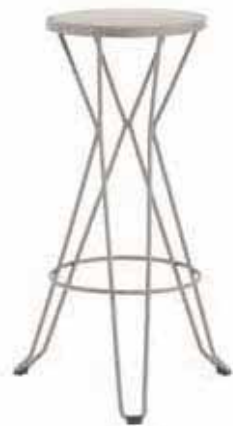

iSi 8021
Beige cream RAL 1013