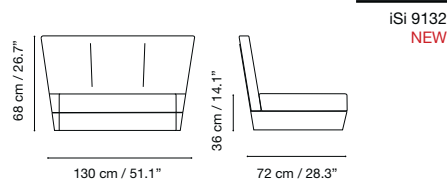

Dimensions in cm and inches
Medidas en cms y pulgadas
Mesures en cm et en pouces
Maße in cm und Zoll

Toscana

Collection by iSimar

Collection made of aluminum, polyester powder coated. Suitable for outdoor, indoor, and contract use.