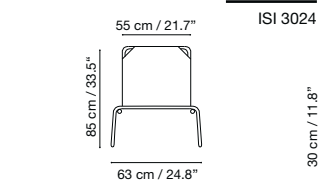

Barceloneta

Collection by iSimar

Collection made of aluminum, polyester powder coated. Suitable for outdoor, indoor, and contract use.

Colección fabricada con aluminio lacado con polvo de poliéster. Apto para uso exterior, interior y contract.

Collection en aluminium et peint avec de la poudre de polyester. Convient pour utilisation extérieure, intérieure et CHR.

Die Kollektion ist aus mit Polyester-Epoxid-Pulverlack lackiertem Aluminium hergestellt.

Dimensions in cm and inches
Medidas en cms y pulgadas
Mesures en cm et en pouces
Maße in cm und Zoll

TEXTILEN
Available in various colors, please inquire.
Disponibles en varios colores, consultar.
Disponibles en différentes Couleurs, consulter.
In mehreren Farben erhältlich, erkundigen Sie sich.