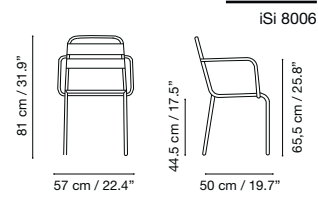

Barceloneta

Collection by iSimar

Collection made of aluminum, polyester powder coated. Suitable for outdoor, indoor, and contract use.

Colección fabricada con aluminio lacado con polvo de poliéster. Apto para uso exterior, interior y contract.

Collection en aluminium et peint avec de la poudre de polyester. Convient pour utilisation extérieure, intérieure et CHR.

Die Kollektion ist aus mit Polyester-Epoxid-Pulverlack lackiertem Aluminium hergestellt.

Dimensions in cm and inches
Medidas en cms y pulgadas
Mesures en cm et en pouces
Maße in cm und Zoll

TEXTILEN
Available in various colors, please inquire.
Disponibles en varios colores, consultar.
Disponibles en différentes Couleurs, consulter.
In mehreren Farben erhältlich, erkundigen Sie sich.