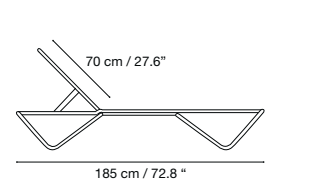

Barceloneta

Collection by iSimar

Collection made of aluminum, polyester powder coated. Suitable for outdoor, indoor, and contract use.

Colección fabricada con aluminio lacado con polvo de poliéster. Apto para uso exterior, interior y contract.

Collection en aluminium et peint avec de la poudre de polyester. Convient pour utilisation extérieure, intérieure et CHR.

Die Kollektion ist aus mit Polyester-Epoxid-Pulverlack lackiertem Aluminium hergestellt.

Dimensions in cm and inches
Medidas en cms y pulgadas
Mesures en cm et en pouces
Maße in cm und Zoll

TEXTILEN
Available in various colors, please inquire.
Disponibles en varios colores, consultar.
Disponibles en différentes Couleurs, consulter.
In mehreren Farben erhältlich, erkundigen Sie sich.