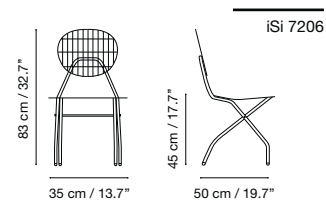

Dimensions in cm and inches
Medidas en cms y pulgadas
Mesures en cm et en pouces
Maße in cm und Zoll

Granadella

Collection by iSimar

Collection made of galvanized steel, polyester powder coated. Suitable for outdoor, indoor, and contract use.