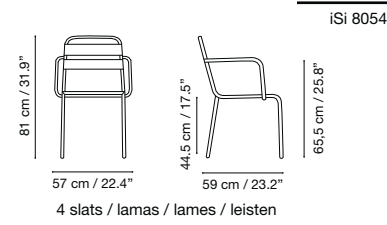

Barceloneta

Collection by iSimar

Collection made of aluminum, polyester powder coated. Suitable for outdoor, indoor, and contract use.

Colección fabricada con aluminio lacado con polvo de poliéster. Apto para uso exterior, interior y contract.

Collection en aluminium et peint avec de la poudre de polyester. Convient pour utilisation extérieure, intérieure et CHR.

Die Kollektion ist aus mit Polyester-Epoxid-Pulverlack lackiertem Aluminium hergestellt.

Dimensions in cm and inches
Medidas en cms y pulgadas
Mesures en cm et en pouces
Maße in cm und Zoll

TEXTILEN
Available in various colors, please inquire.
Disponibles en varios colores, consultar.
Disponibles en différentes Couleurs, consulter.
In mehreren Farben erhältlich, erkundigen Sie sich.