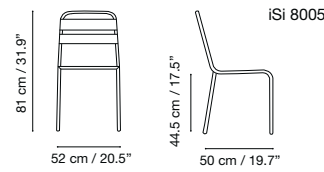

Barceloneta

Collection by iSimar

Collection made of aluminum, polyester powder coated. Suitable for outdoor, indoor, and contract use.

Colección fabricada con aluminio lacado con polvo de poliéster. Apto para uso exterior, interior y contract.

Collection en aluminium et peint avec de la poudre de polyester. Convient pour utilisation extérieure, intérieure et CHR.

Die Kollektion ist aus mit Polyester-Epoxid-Pulverlack lackiertem Aluminium hergestellt.

Dimensions in cm and inches
Medidas en cms y pulgadas
Mesures en cm et en pouces
Maße in cm und Zoll