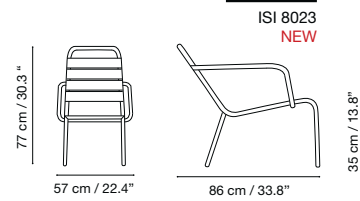

Barceloneta

Collection by iSimar

Collection made of aluminum, polyester powder coated. Suitable for outdoor, indoor, and contract use.

Colección fabricada con aluminio lacado con polvo de poliéster. Apto para uso exterior, interior y contract.

Collection en aluminium et peint avec de la poudre de polyester. Convient pour utilisation extérieure, intérieure et CHR.

Die Kollektion ist aus mit Polyester-Epoxid-Pulverlack lackiertem Aluminium hergestellt.

Dimensions in cm and inches
Medidas en cms y pulgadas
Mesures en cm et en pouces
Maße in cm und Zoll

TEXTILEN
Available in various colors, please inquire.
Disponibles en varios colores, consultar.
Disponibles en différentes Couleurs, consulter.
In mehreren Farben erhältlich, erkundigen Sie sich.